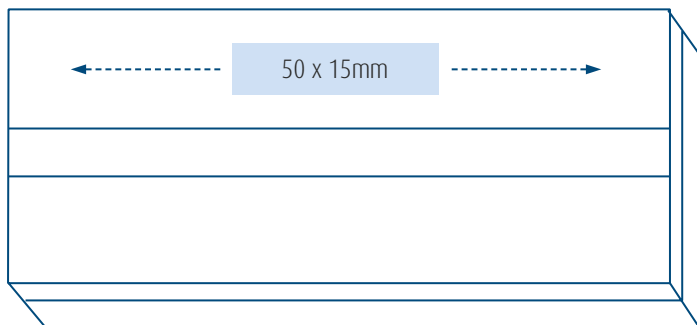

(Scode: S0889890):
CARENE, EXPERT DELUXE, HEMISPHERE DELUXE,
PERSPECTIVE, EXPERT, HEMISPHERE, GRADUATE

Bedruckungsbereich / Marking area:

Tampondruck auf MHR Verpackung / MHR Pad printing on box